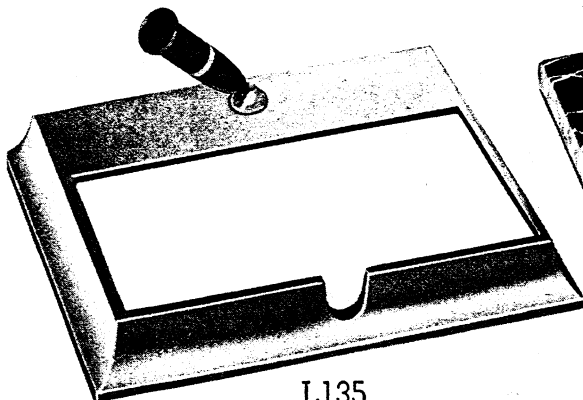

L135

K053 GFOGE. Black and gold Italian marble with gold trim. 7 x 3 3/4 inches. With No. 3 Pen $10.00.